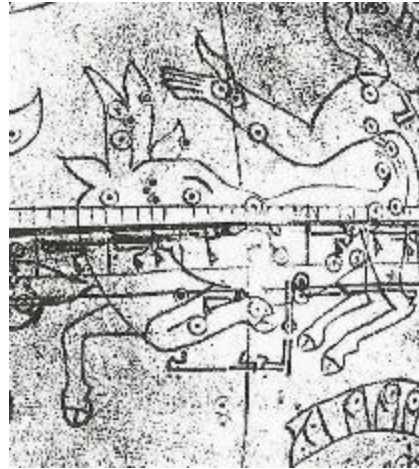

detail from planisphere

Eastern Globes

Florence, Mus delle Scienze, no. 2712
dated 1025 AD

n.b. – full goat, leg tucked under

Capricorn

Paris globe GA 325
same

Eastern Globes

Smithsonian Mus, no 72-3085
n.b. – to left, legs curled under, curled tail