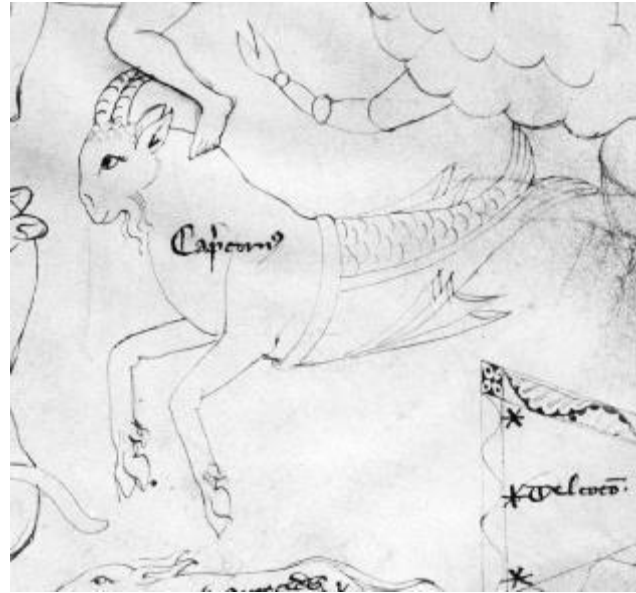

Basle, Univ-Bib
Ms F. II. 33

n.b. – goat-fish with fins, facing left