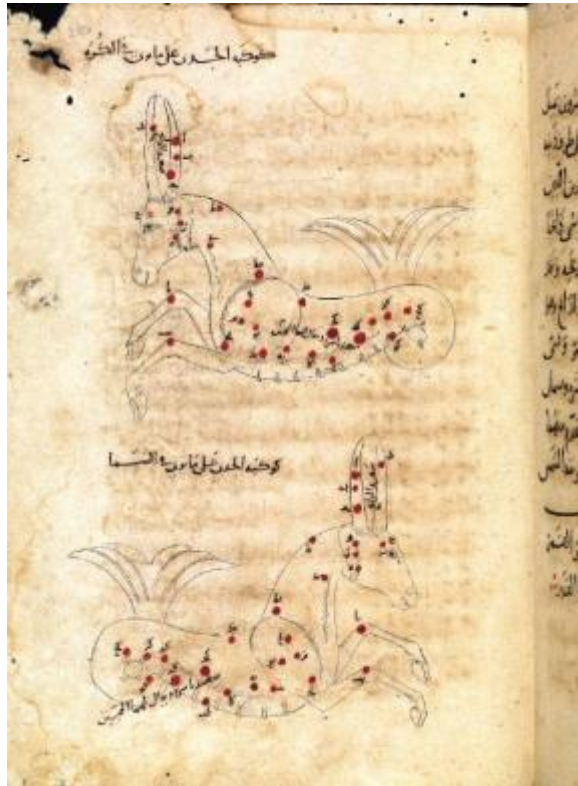

Istanbul, Topkapı Sarayı
Ahmet II 3493
1130-31 AD, Mayyafariqin, SE Turkey
same

Oxford, Bodleian Libr
Ms Marsh 144
1009-1010 AD; Shiraz (?), Iran
similar