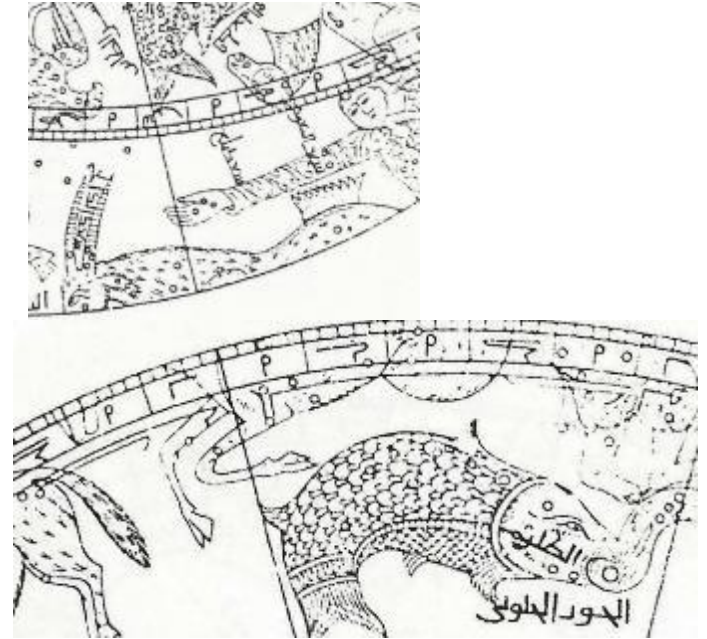

Capricorn

London, BM – Malcolm globe
similar