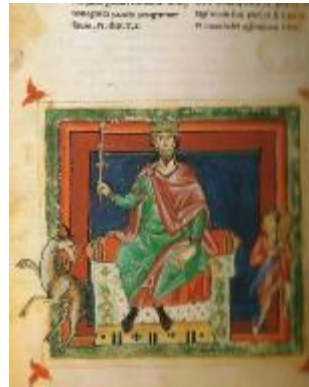

Vienna, ONB
 Hebrew 132

northern hemisphere
 reversed

Padua, Univ . Bibl.
Cod 896

Vatican BAV
Urb lat 355
n.b. – goat trots to right, looks backwards

Vatican BAV
Vat lat 1650
similar

Paris BN
Lat 7330
n.b. – goat trots to left