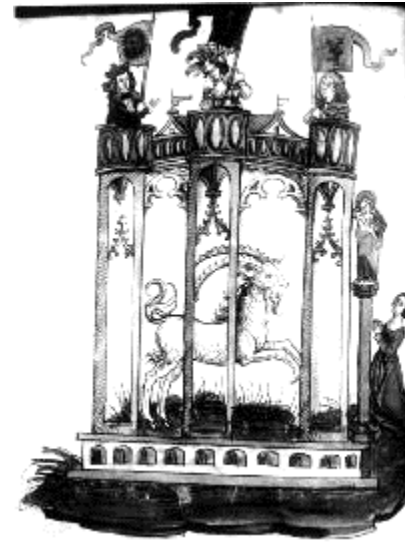

Berlin - calendar
 corkscrew tail

Berlin - Saturn and houses
 full goat

German mss – IVa.

Paris, BN
Allem 106

n.b. – to right, legs forward, sitting on curled tail

from calendar

prosopa – full goat

leg tucked under