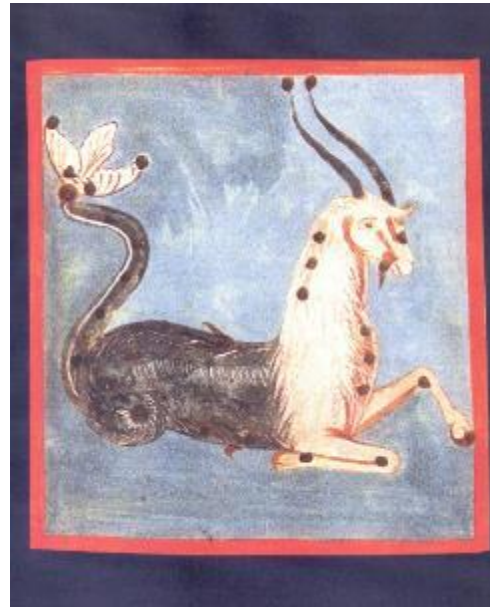

Boulogne-sur-Mer, Bibl. Mun.
Ms 188
same