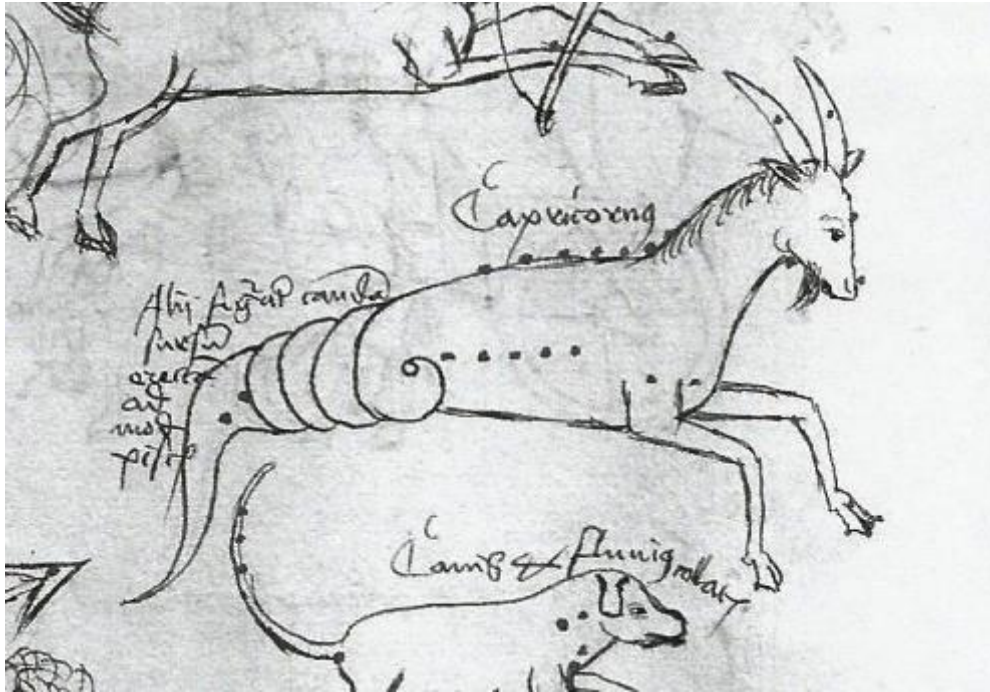

Augsburg, Univ.-bibl.

Cod II. 1. 2o 110

n.b. – to right, tapered corkscrew tail