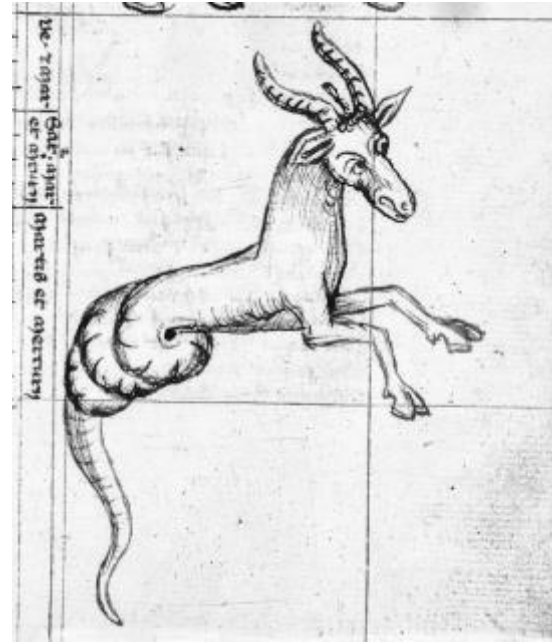

Torun
Ms 35

n.b. - to right, tapered corkscrew tail