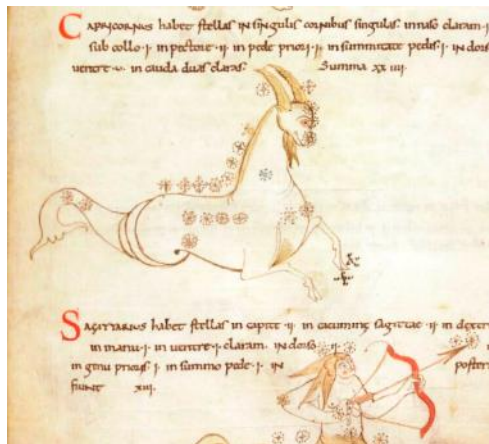

IV.

Paris BN
lat 12117

similar, but reversed