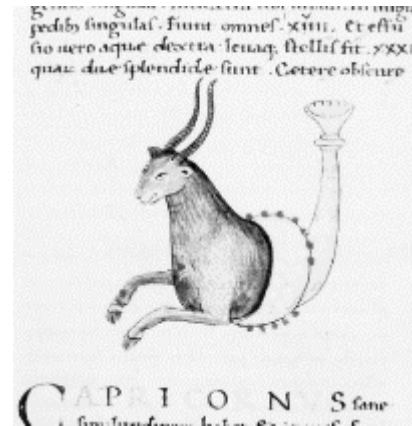

Va. = O stemma (O² or μ = Siciliensis)