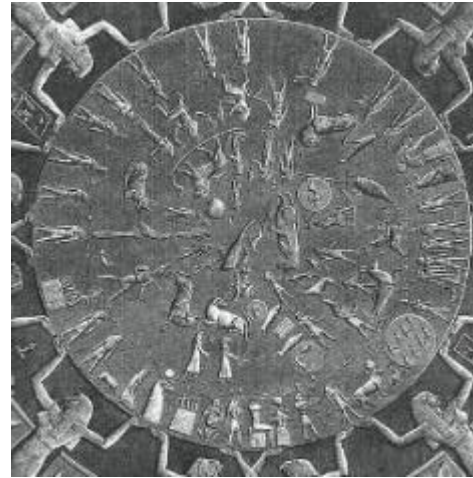

Denderah ceiling
Paris, Louvre
fish tail, one leg forward