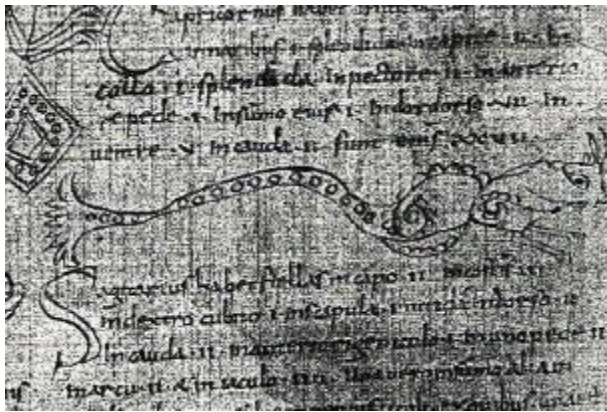

Singletons

Amiens
Bib. mun., Ms 222
n.b. – to right, legs forward, very long tail