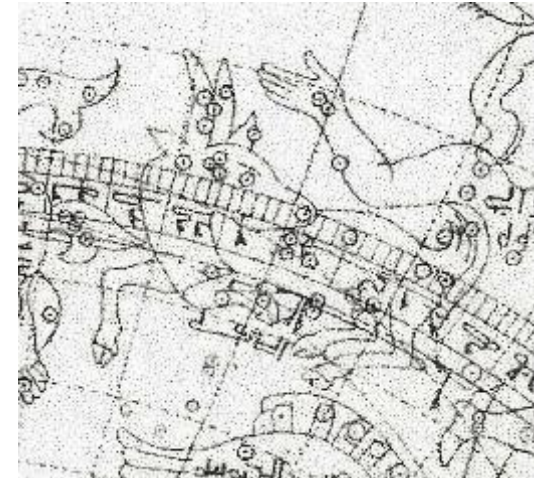

detail from planisphere

Eastern Globes

Florence, Mus delle Scienze, no. 2712
dated 1025 AD

n.b. – full goat, leg tucked under

Capricorn

Paris globe GA 325
same

Eastern Globes

Smithsonian Mus, no 72-3085
n.b. – to left, legs curled under, curled tail