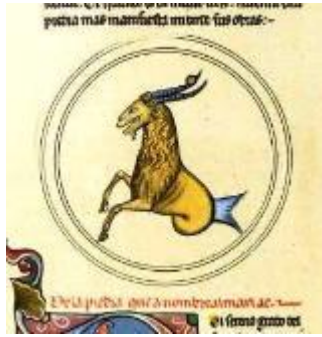

Alfonsine iconography

Capricorn

El Escorial
Ms h 115
n.b. – similar, but faces left

and 12 more

Vatican BAV
Vat lat 8174
same
E chiamasi in latino Capricornus e in arabico aliadi.

Los Angeles, Getty Mus
Ms Ludwig XII, 7
same
Figura capricorni dicitur in arabico aliadi