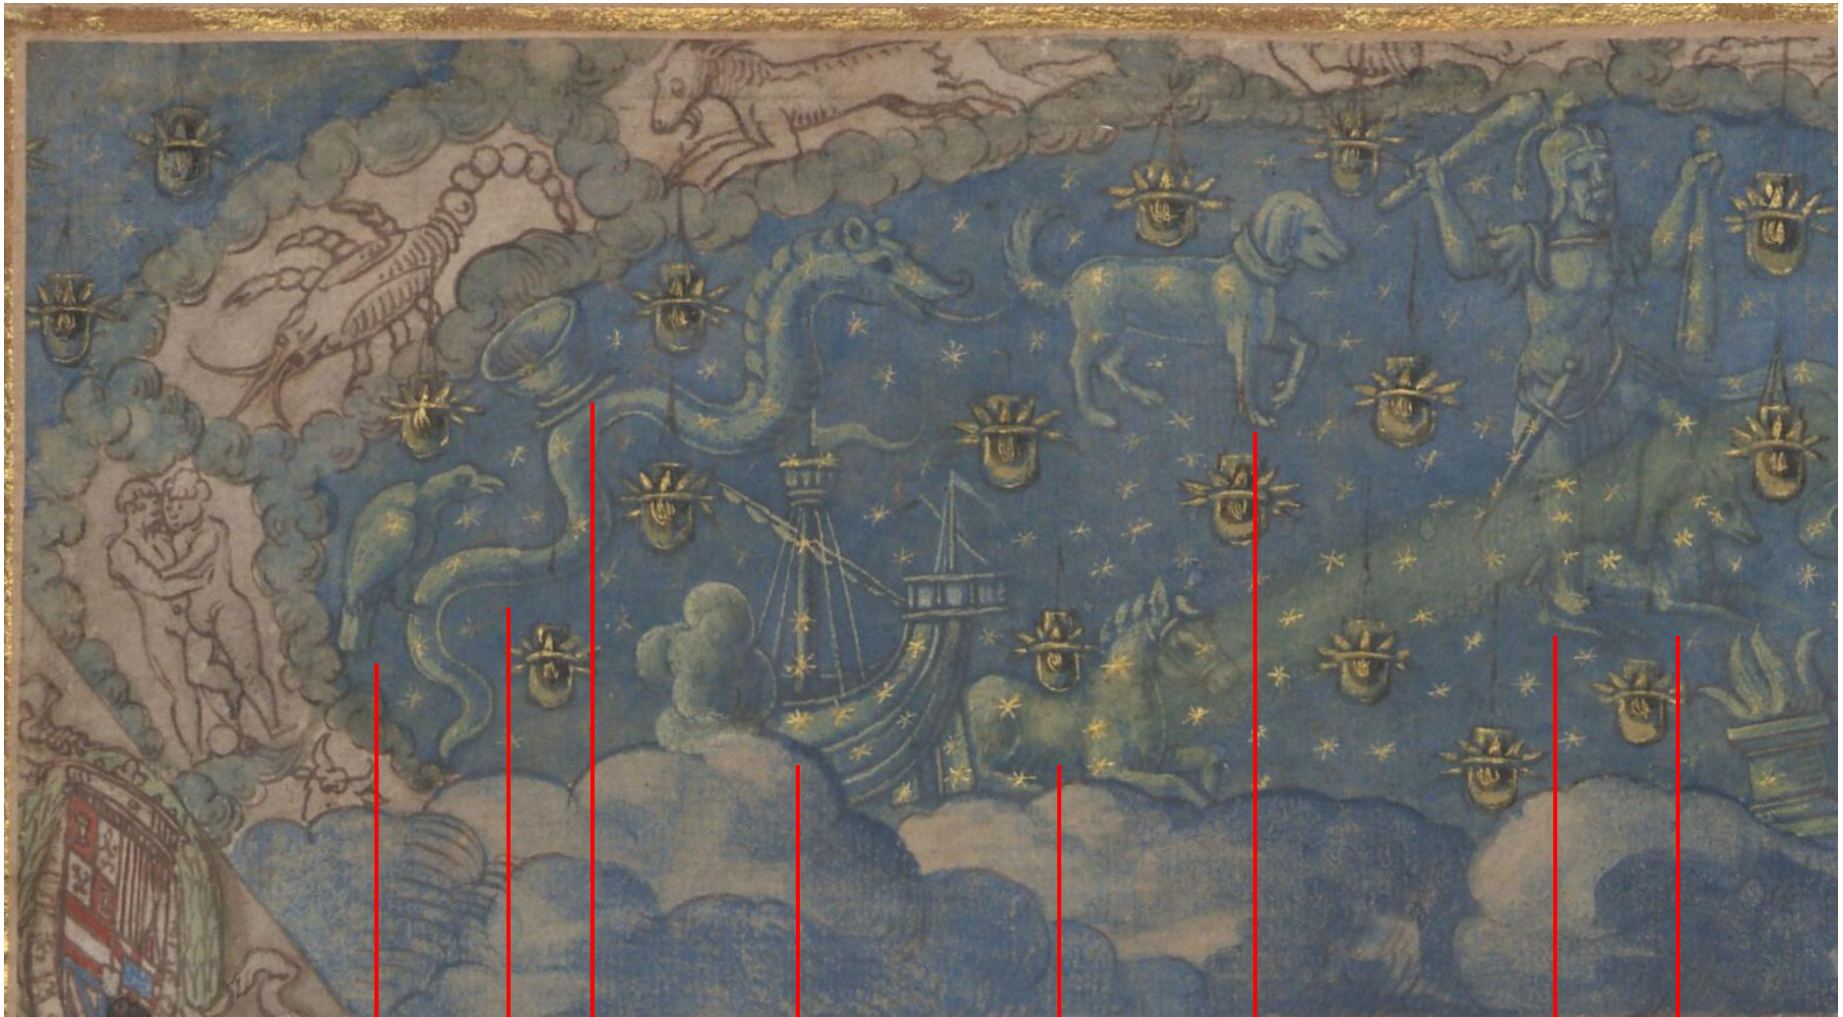

Anonymous Belgian artist, The 'Enchanted Room' in the Palace of Binche (Hainaut, Wallonia) during the festivals organised by Mary of Hungary from 22 to 30 August 1549 on the occasion of the visit of Charles V and his son Philip
Ink on paper, 40.9 × 38.7 cm,
Royal Library Brussels (F12931 plano C).

Libra

Taurus

Neptune

Virgo

Mercury

Corvus

Hydra

Crater

Navis

Pegasus?

Canis Minor?

Orion

Lepus

Orion

Lepus

Ara