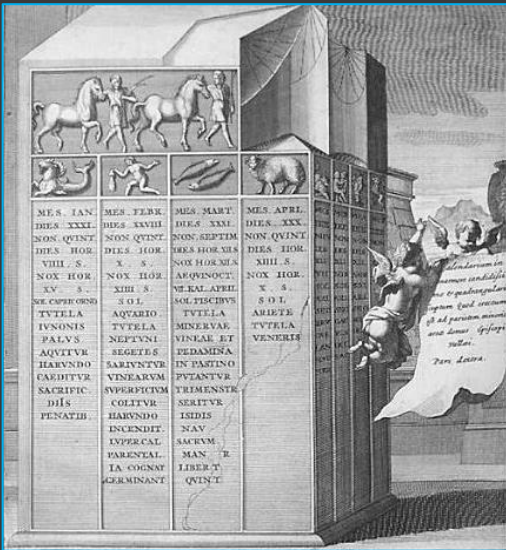

credit: Warburg Institute Iconographic Database

# Menologium Rusticum Vallense

Jean-Jacques Boissard, *Epitaphorum quae in saxis...Romanorum videntur*, Frankfurt 1597.

credit: Warburg Institute Iconographic Database

Anonymous 17th-century artist

*De Marmor Blanco Anaguo. f.ue del* *Cartel de Maximif*