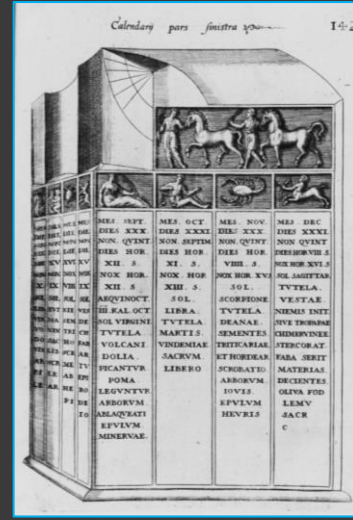

Menologium Rusticum Vallense

Jean-Jacques Boissard, *Epitaphorum quae in saxis...Romanorum videntur*, Frankfurt 1597.

credit: Warburg Institute Iconographic Database