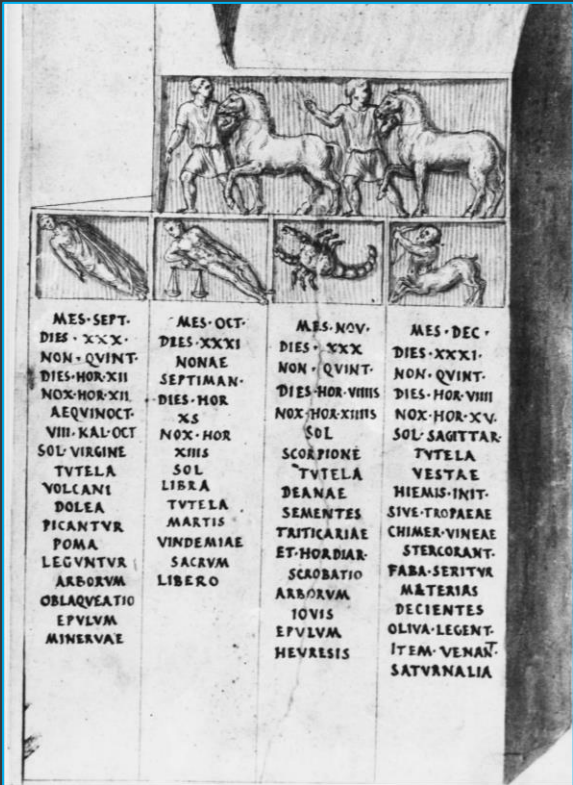

# Menologium Rusticum Vallense

Gabriel Symeon, *Illustratione de gli epitaffi et medaglie antiche*, Lyon 1558.

credit: Warburg Institute Iconographic Database

Circle of Giovanni Antonio Dosio, Florence, BNCF, NA 1159

credit: Warburg Institute Iconographic Database