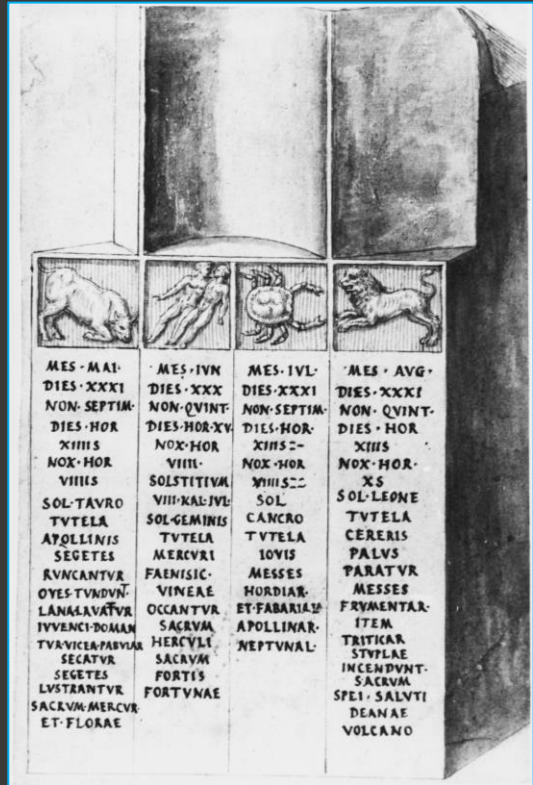

# Menologium Rusticum Vallense

Gabriel Symeon, *Illustratione de gli epitaffi et medaglie antiche*, Lyon 1558.

credit: Warburg Institute Iconographic Database

Circle of Giovanni Antonio Dosio, Florence, BNCF, NA 1159

credit: Warburg Institute Iconographic Database