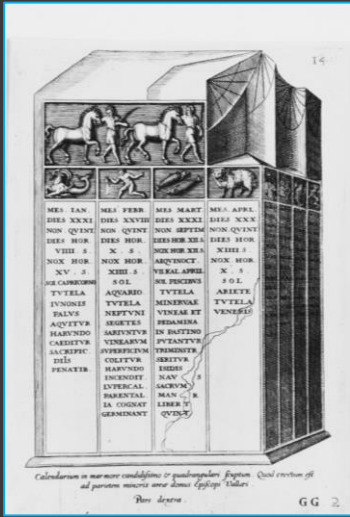

Menologium Rusticum Vallense

Jean-Jacques Boissard, *Epitaphorum quae in saxis...Romanorum videntur*, Frankfurt 1597.

credit: Warburg Institute Iconographic Database