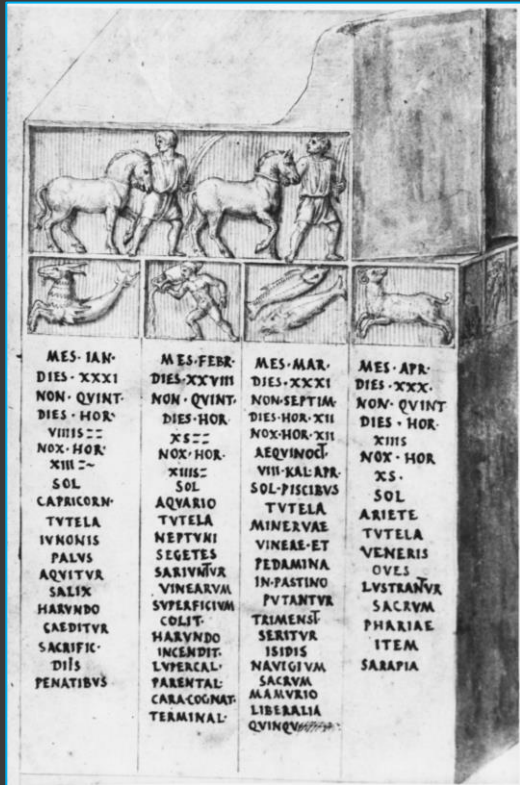

# Menologium Rusticum Vallense

Gabriel Symeon, *Illustratione de gli epitaffi et medaglie antiche*, Lyon 1558.

credit: Warburg Institute Iconographic Database

Circle of Giovanni Antonio Dosio, Florence, BNCF, NA 1159

credit: Warburg Institute Iconographic Database