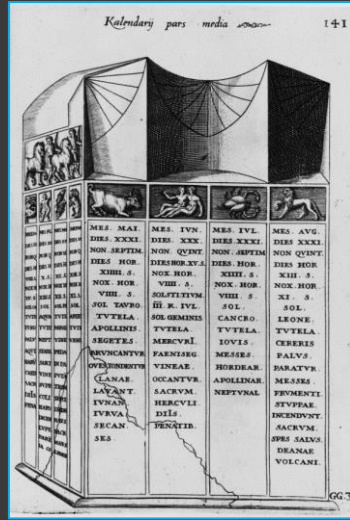

Menologium Rusticum Vallense

Jean-Jacques Boissard, *Epitaphorum quae in saxis...Romanorum videntur*, Frankfurt 1597.

credit: Warburg Institute Iconographic Database