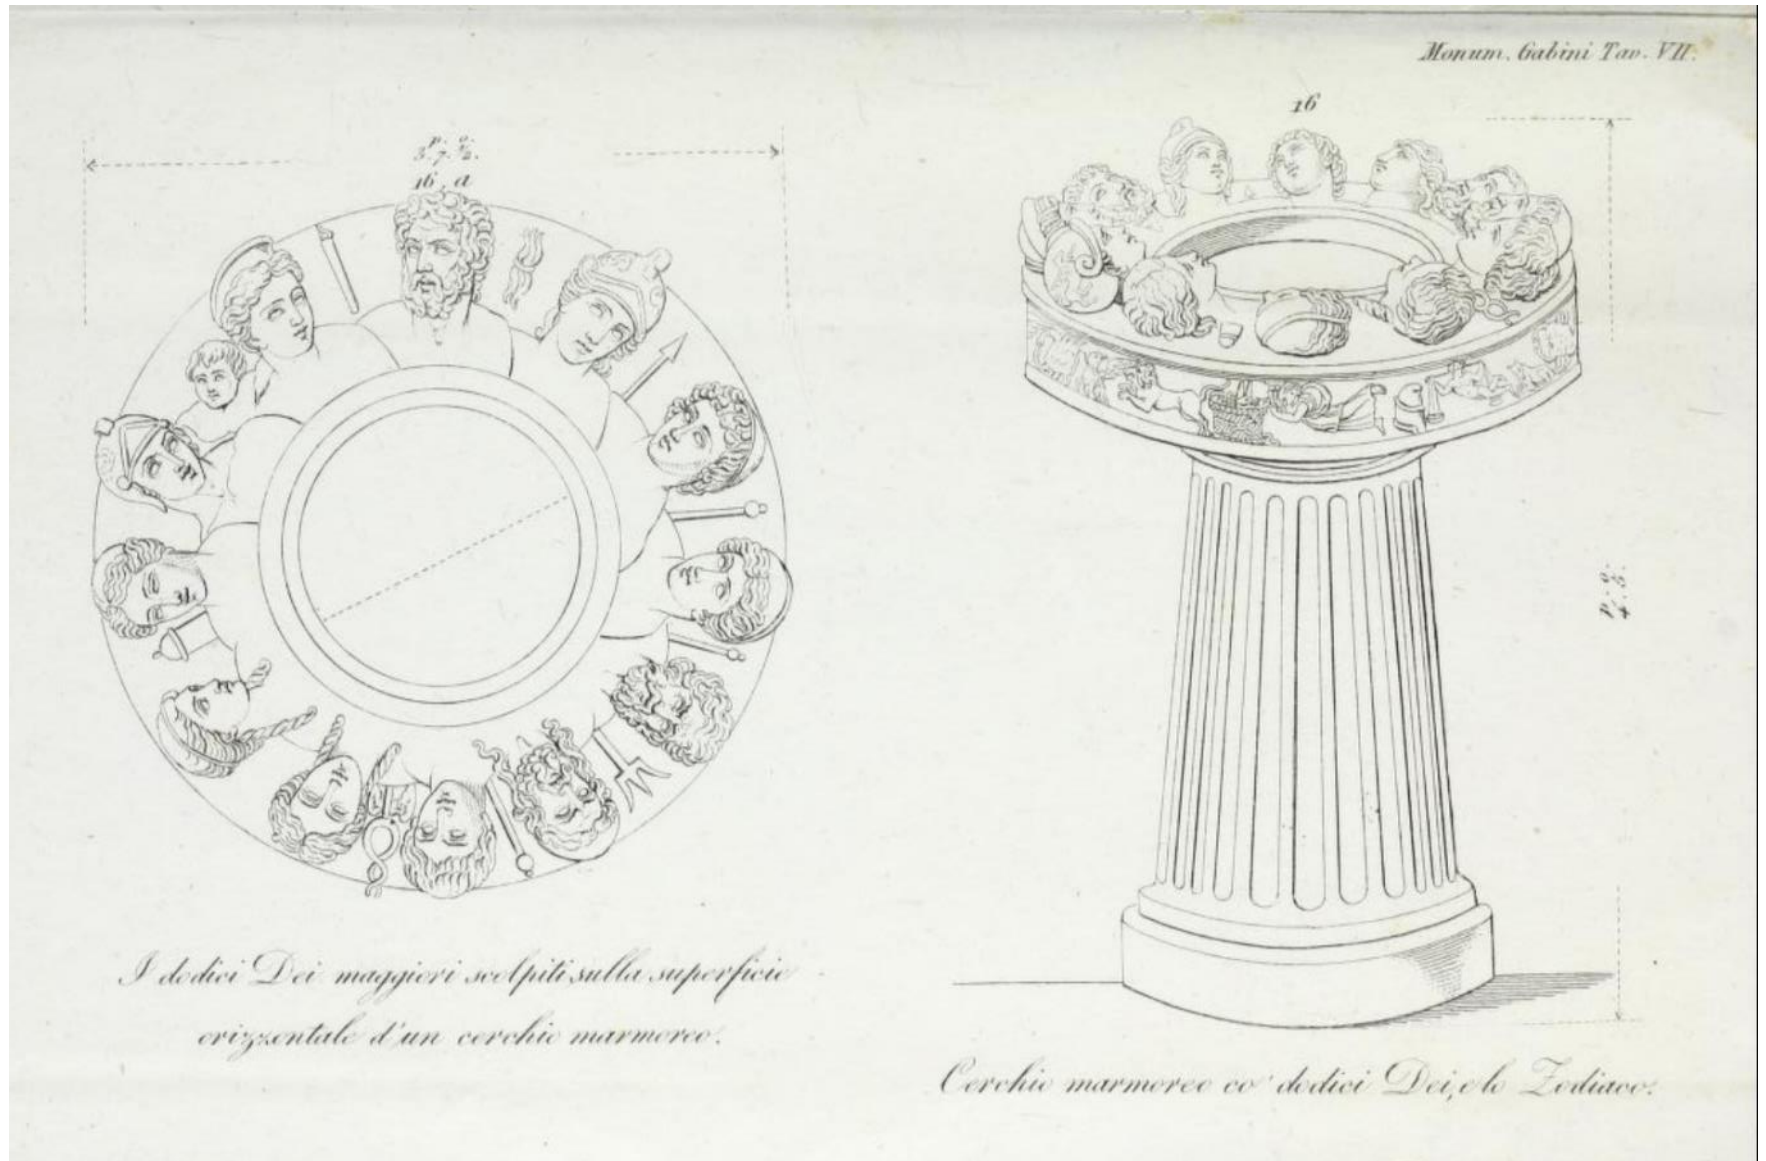

Altar of the Gabii

red = missing from original / re-worked

Mercury (cadesus, wing)

Vulcan (beard, pilos, sceptre) *

Vulcan

Vulcan

Neptune (beard, trident)

Juno (diadem, sceptre) **

Apollo (sceptre)***

PARIS, Musée du Louvre

- Ceres (Long 1987)
- ** Minerva (Long 1987)
- *** Vulcan (Long 1987)

possible types of sundial in the middle recess

possible types of sundial in the middle recess