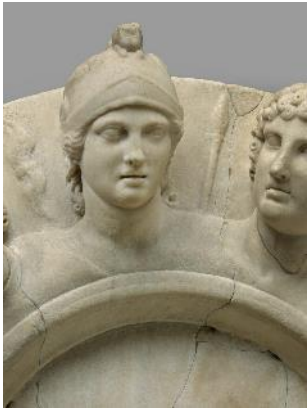

lamp Capricorn

peacock Aquarius

dolphins Pisces

Altar of the Gabii

PARIS, Musée du Louvre

red = missing from original / re-worked

Minerva (helmet, lance)*

Jupiter (beard, lightning)