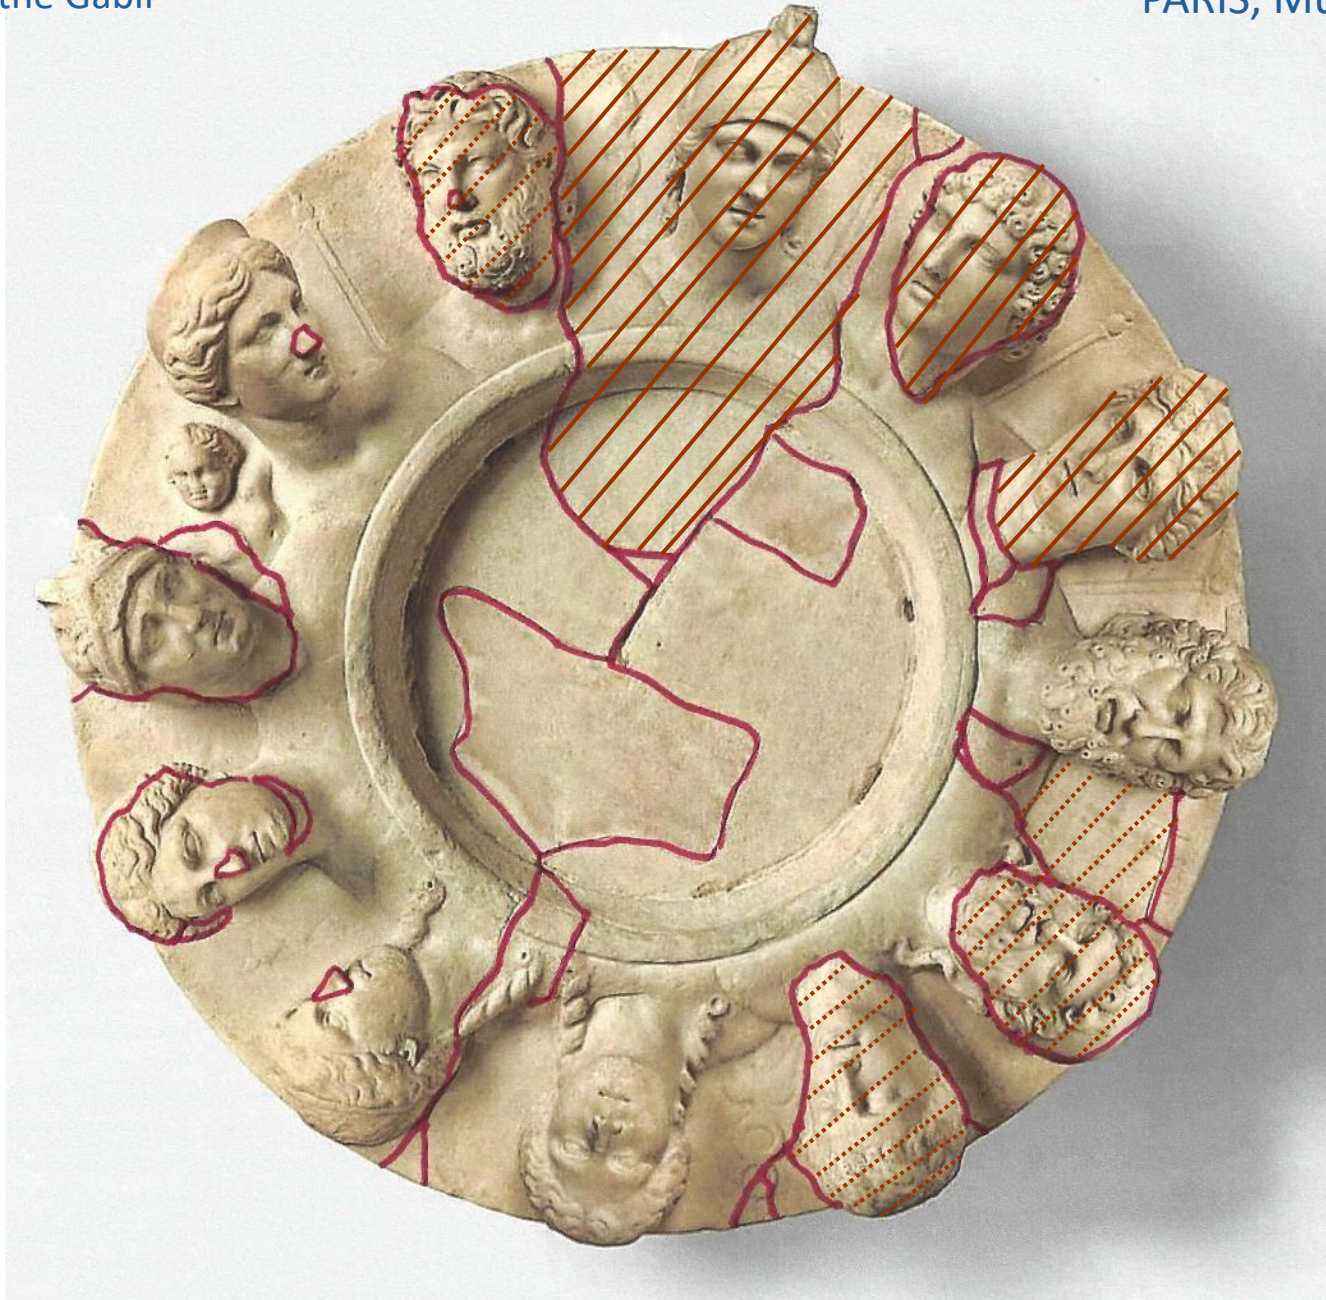

From Gabii (ancient city of Latium in Lazio on the Via Praenestina), 1st C AD

Altar of the Gabii

PARIS, Musée du Louvre

completely new

significantly reworked

Altar of the Gabii

completely new

significantly reworked

PARIS, Musée du Louvre

Altar of the Gabii

red = missing from original / re-worked

owl Aries

dove Taurus

tripod Gemini

winged tortoise Cancer

eagle Leo

Apollo (sceptre)***

PARIS, Musée du Louvre

- Ceres (Long 1987)
- ** Minerva (Long 1987)
- *** Vulcan (Long 1987)

possible types of sundial in the middle recess

possible types of sundial in the middle recess

from: Künzl 2000 modified with Mainz globe on top and Gabii Altar as a base