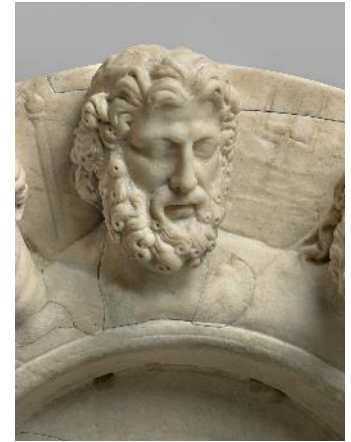

Altar of the Gabii

red = missing from original / re-worked

Mercury (cadesus, wing)

Vulcan (beard, pilos, sceptre) *

Vulcan

Vulcan

Neptune (beard, trident)

Juno (diadem, sceptre) **

Apollo (sceptre)***

PARIS, Musée du Louvre

- Ceres (Long 1987)
- ** Minerva (Long 1987)
- *** Vulcan (Long 1987)

possible types of sundial in the middle recess

possible types of sundial in the middle recess